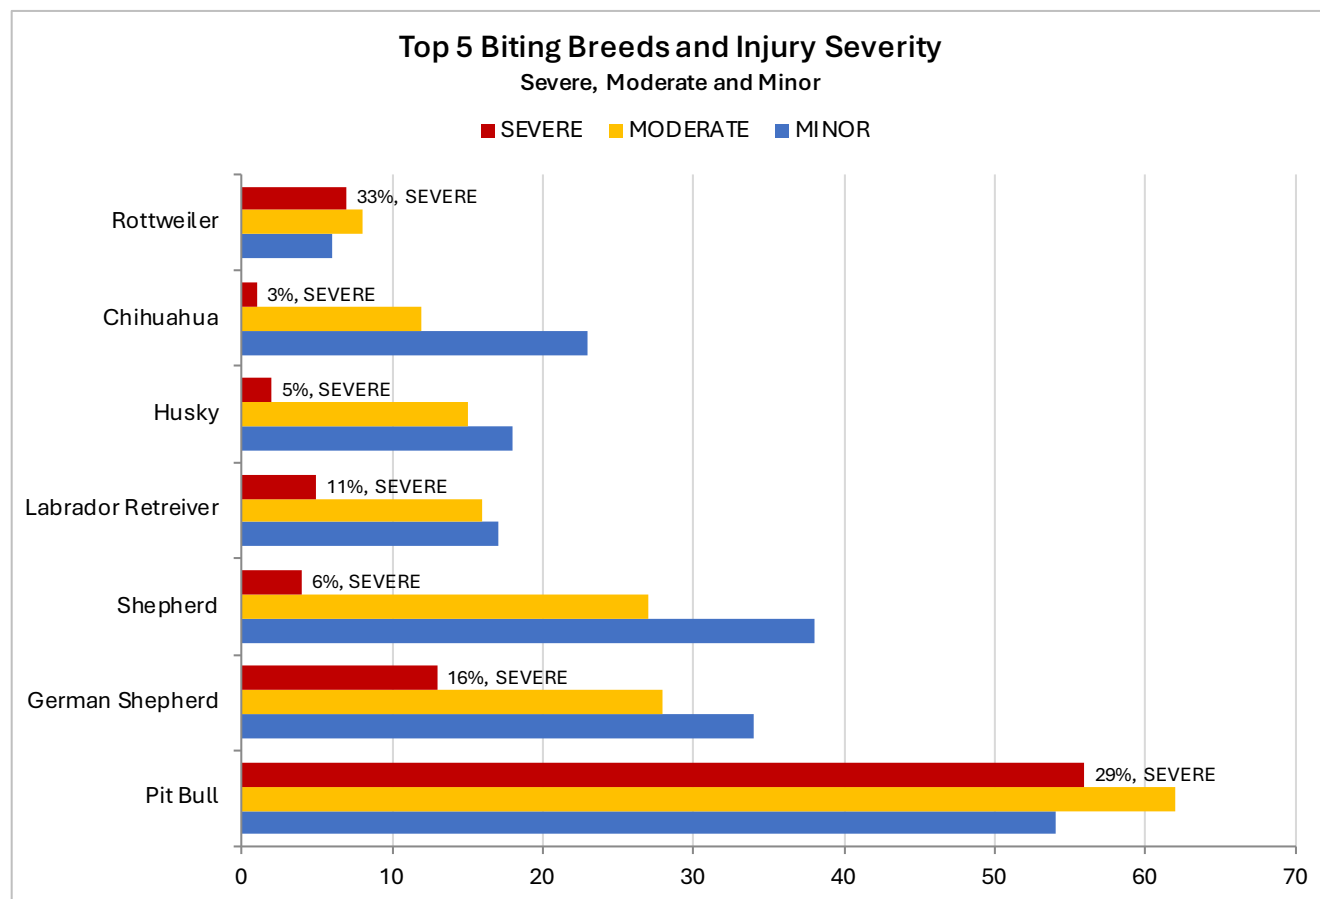

Top-Biting Dog Breeds and Injury Severity (2022)

San Bernardino County Animal Care & Control

01/01/2022 to 12/31/2022

Data includes dog bites to humans only.

BREED GROUP*	EXPOSURE†	MINOR	MODERATE	SEVERE	UNKNOWN	TOTAL	% TOTAL SEVERE
Pit Bull	18	54	62	56	0	190	50%
German Shepherd	5	34	28	13	0	80	12%
Shepherd	0	38	27	4	1	70	4%
Labrador Retriever	6	17	16	5	0	44	4%
Husky	3	18	15	2	0	38	2%
Chihuahua	0	23	12	1	0	36	1%
Rottweiler	0	6	8	7	0	21	6%
All Other Breeds Combined	7	120	86	24	1	238	21%
TOTAL	39	310	254	112	2	717	100%

*Breed groups within the top-biting dog breeds includes all breed groups with 19 or more bites.

"Chihuahua" combines: short and long haired chihuahuas.

"Husky" combines: Siberian husky and husky.

"Pit Bull" combines: American pit bull terrier, American Staffordshire terrier, and pit bull.

†Exposure indicates exposure to rabies and is most often a non-bite injury.

Bite Severity & Reproductive Status (2022)

San Bernardino County Animal Care & Control

01/01/2022 to 12/31/2022

Data includes dog bites to humans only.