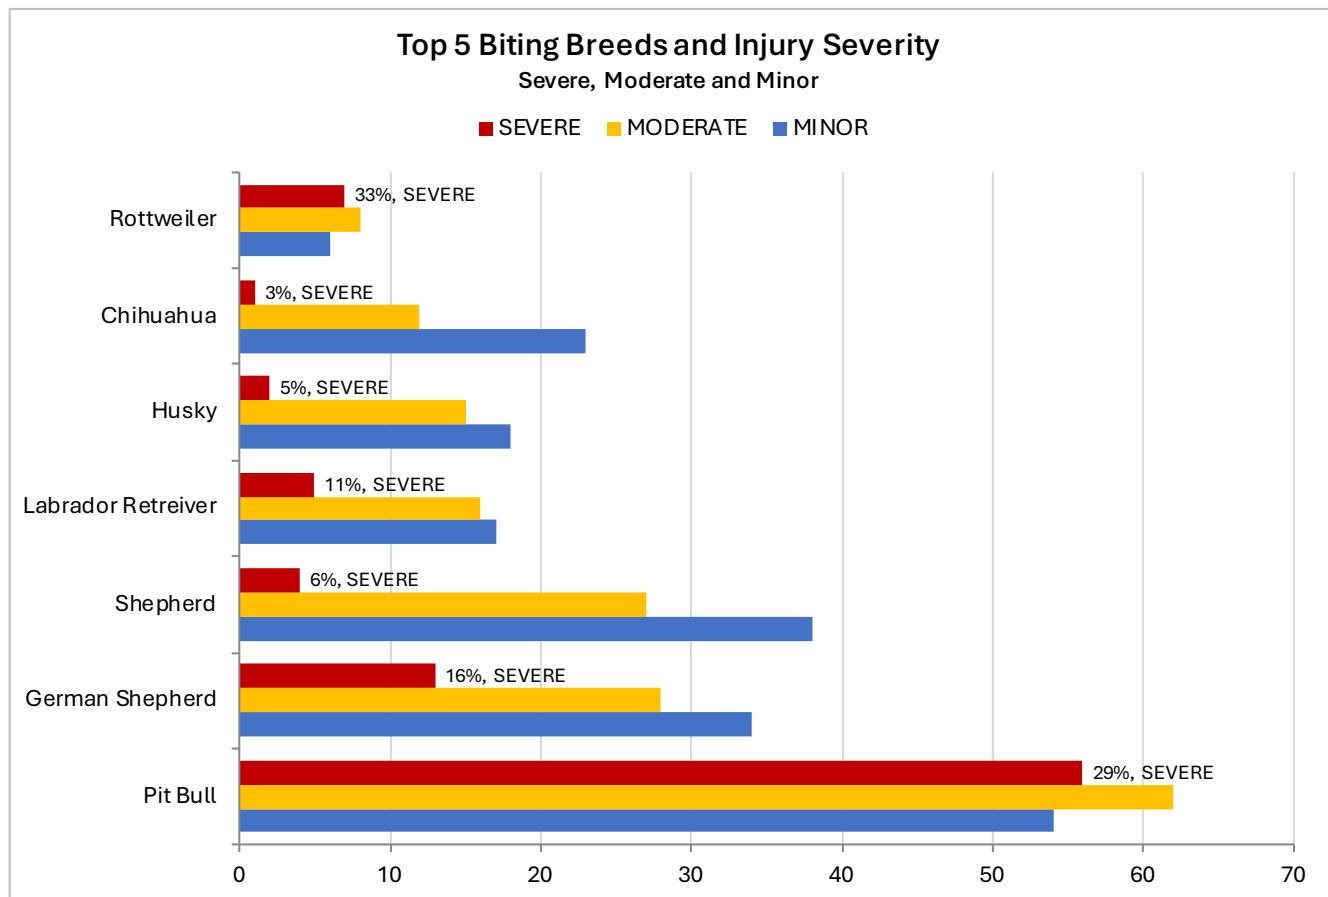

Top-Biting Dog Breeds and Injury Severity (2022)

San Bernardino County Animal Care & Control

01/01/2022 to 12/31/2022

Data includes dog bites to humans only.

BREED GROUP*	EXPOSURE†	MINOR	MODERATE	SEVERE	UNKNOWN	TOTAL	% TOTAL SEVERE
Pit Bull	18	54	62	56	0	190	50%
German Shepherd	5	34	28	13	0	80	12%
Shepherd	0	38	27	4	1	70	4%
Labrador Retriever	6	17	16	5	0	44	4%
Husky	3	18	15	2	0	38	2%
Chihuahua	0	23	12	1	0	36	1%
Rottweiler	0	6	8	7	0	21	6%
All Other Breeds Combined	7	120	86	24	1	238	21%
TOTAL	39	310	254	112	2	717	100%

*Breed groups within the top-biting dog breeds includes all breed groups with 21 or more bites.

"Chihuahua" combines: short and long haired chihuahuas.

"Husky" combines: Siberian husky and husky.

"Pit Bull" combines: American pit bull terrier, American Staffordshire terrier, and pit bull.

†Exposure indicates exposure to rabies and is most often a non-bite injury.

Bite Severity & Reproductive Status (2022)

San Bernardino County Animal Care & Control

01/01/2022 to 12/31/2022

Data includes dog bites to humans only.