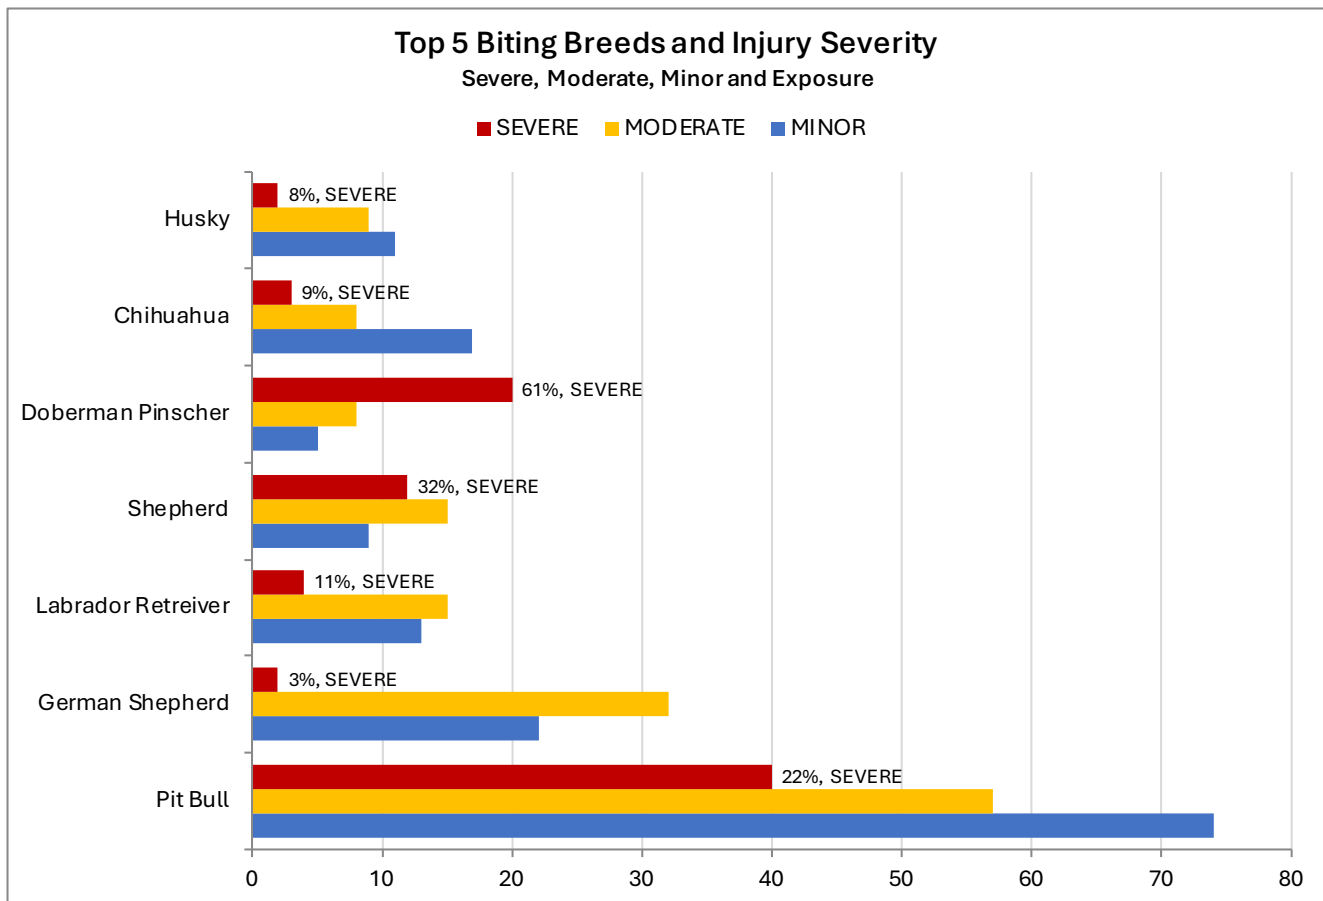

Top-Biting Dog Breeds and Injury Severity (2020)

San Bernardino County Animal Care & Control

01/01/2020 to 12/31/2020

Data includes dog bites to humans only.

BREED GROUP*	EXPOSURE†	MINOR	MODERATE	SEVERE	UNKNOWN	TOTAL	% TOTAL SEVERE
Pit Bull	5	74	57	40	6	182	41%
German Shepherd	1	22	32	2	1	58	2%
Labrador Retriever	6	13	15	4	0	38	4%
Shepherd	1	9	15	12	0	37	12%
Doberman Pinscher	0	5	8	20	0	33	20%
Chihuahua	4	17	8	3	0	32	3%
Husky	2	11	9	2	0	24	2%
All Others Combined	19	89	75	15	0	198	15%
TOTAL	38	240	219	98	7	602	100%

*Breed groups within the top-biting dog breeds includes all breed groups with 24 or more bites.

"Chihuahua" combines: short and long haired chihuahuas.

"Husky" combines: Siberian husky and husky.

"Pit Bull" combines: American pit bull terrier, American Staffordshire terrier, and pit bull.

†Exposure indicates exposure to rabies and is most often a non-bite injury.

Bite Severity & Reproductive Status (2020)

San Bernardino County Animal Care & Control

01/01/2020 to 12/31/2020

Data includes dog bites to humans only.